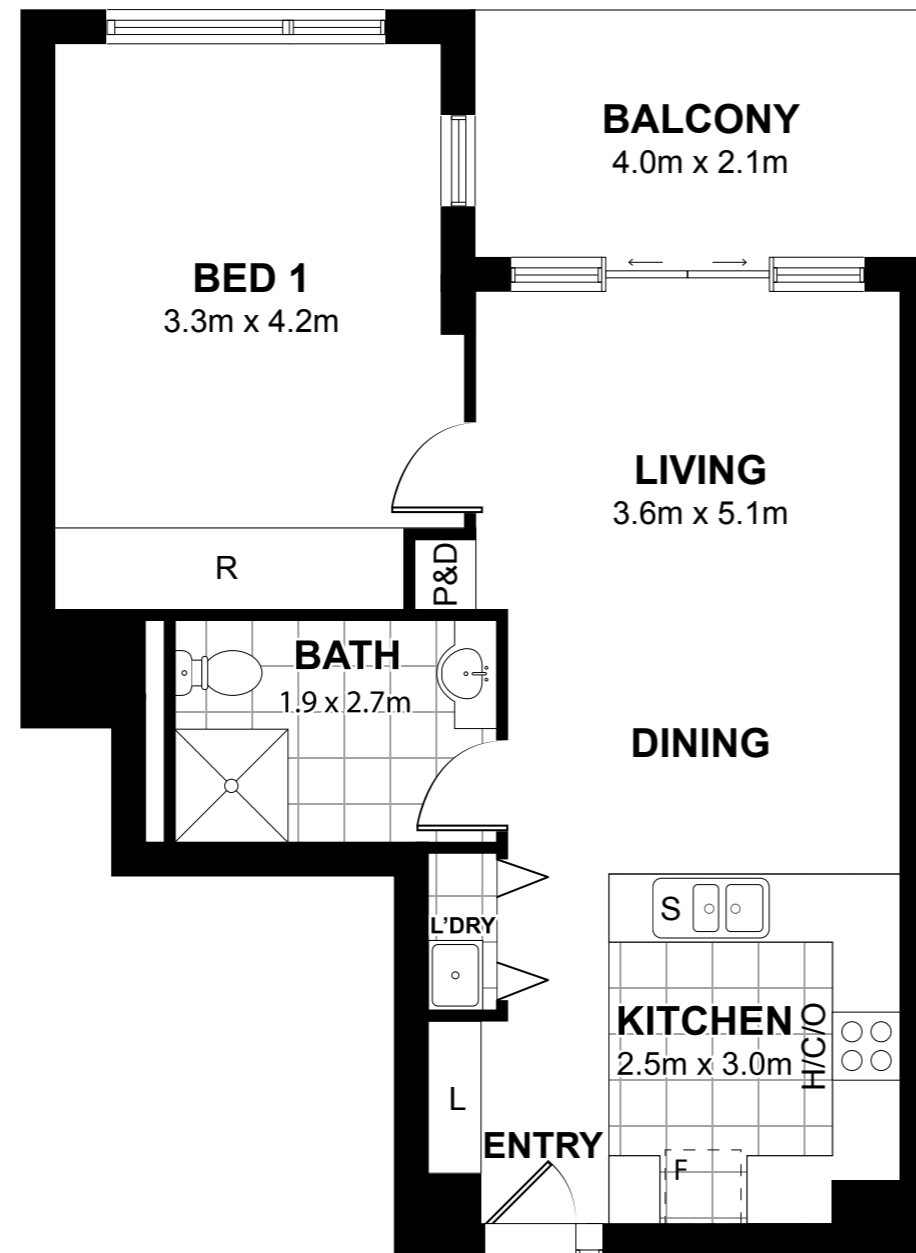

Macquarie Lodge

RETIREMENT VILLAGE | ARNCLIFFE

PLEASE NOTE: furniture shown is for illustrative purposes only. Fixtures and fittings shown are indicative only, refer to schedule for details. Shown dimensions are approximate and may change.

UNIT 5

1 BED + 1 BATH

INTERNAL 53sqm
EXTERNAL 9sqm

TOTAL 62sqm

LEGEND

- L'DRY LAUNDRY
- P&D POWER & DISTRIBUTION
- R ROBE
- L LINEN CUPBOARD
- H/C/O HOOD/COOKTOP/OVEN
- F FRIDGE

1300 456 227
agedcare.salvos.org