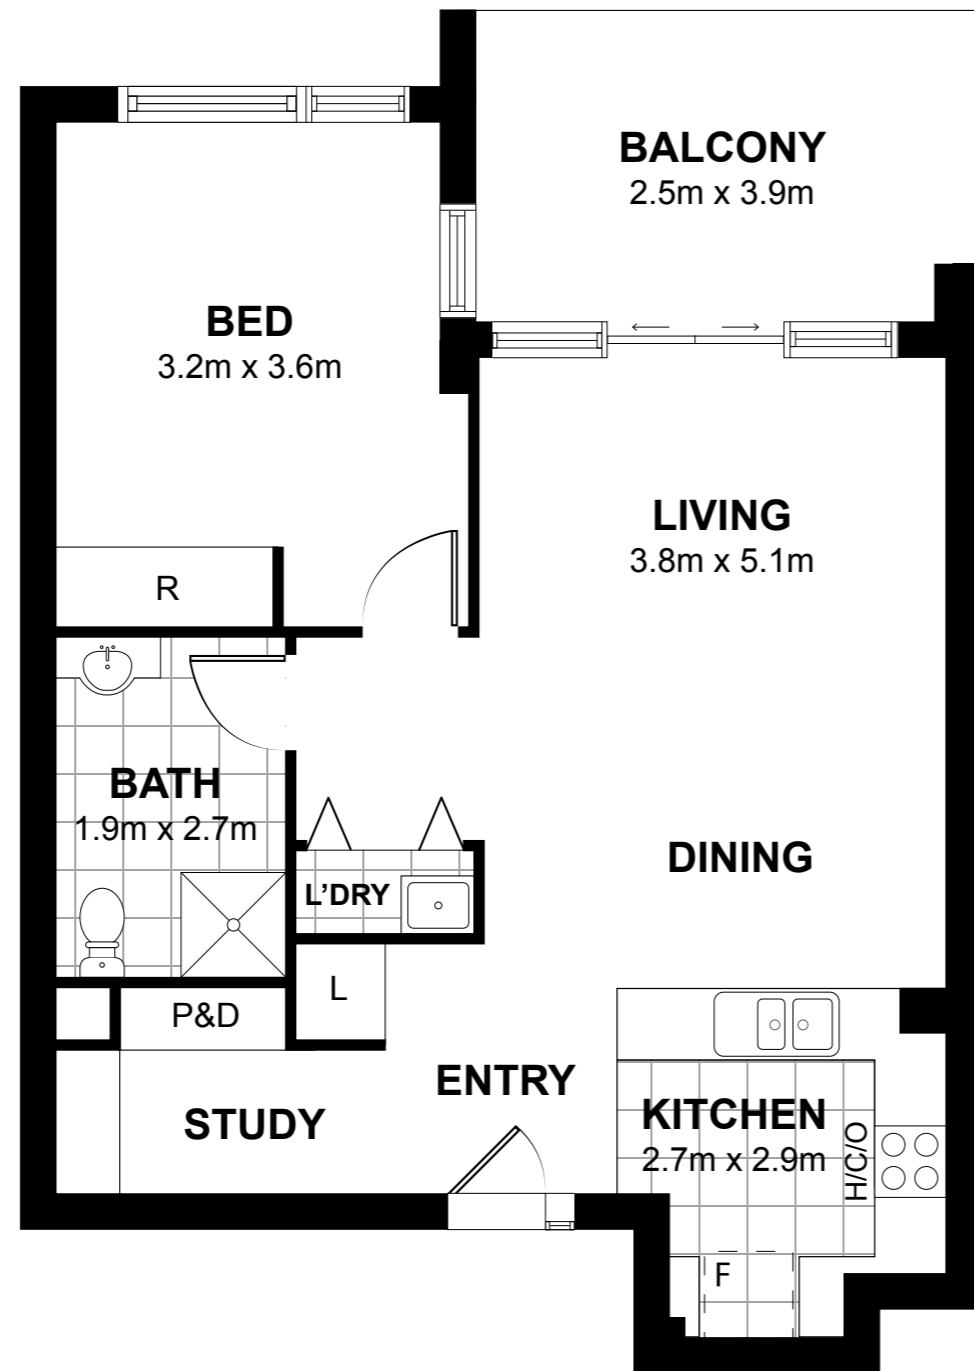

Macquarie Lodge

RETIREMENT VILLAGE | ARNCLIFFE

PLEASE NOTE: furniture shown is for illustrative purposes only. Fixtures and fittings shown are indicative only, refer to schedule for details. Shown dimensions are approximate and may change.

UNIT 17

**1 BED + 1 BATH
+ STUDY**

INTERNAL 59sqm
EXTERNAL 10sqm

TOTAL 69sqm

LEGEND

- L'DRY LAUNDRY
- R ROBE
- B BROOM CUPBOARD
- L LINEN CUPBOARD
- S SINK
- H/C/O HOOD/COOKTOP/OVEN
- F FRIDGE

1300 456 227
agedcare.salvos.org