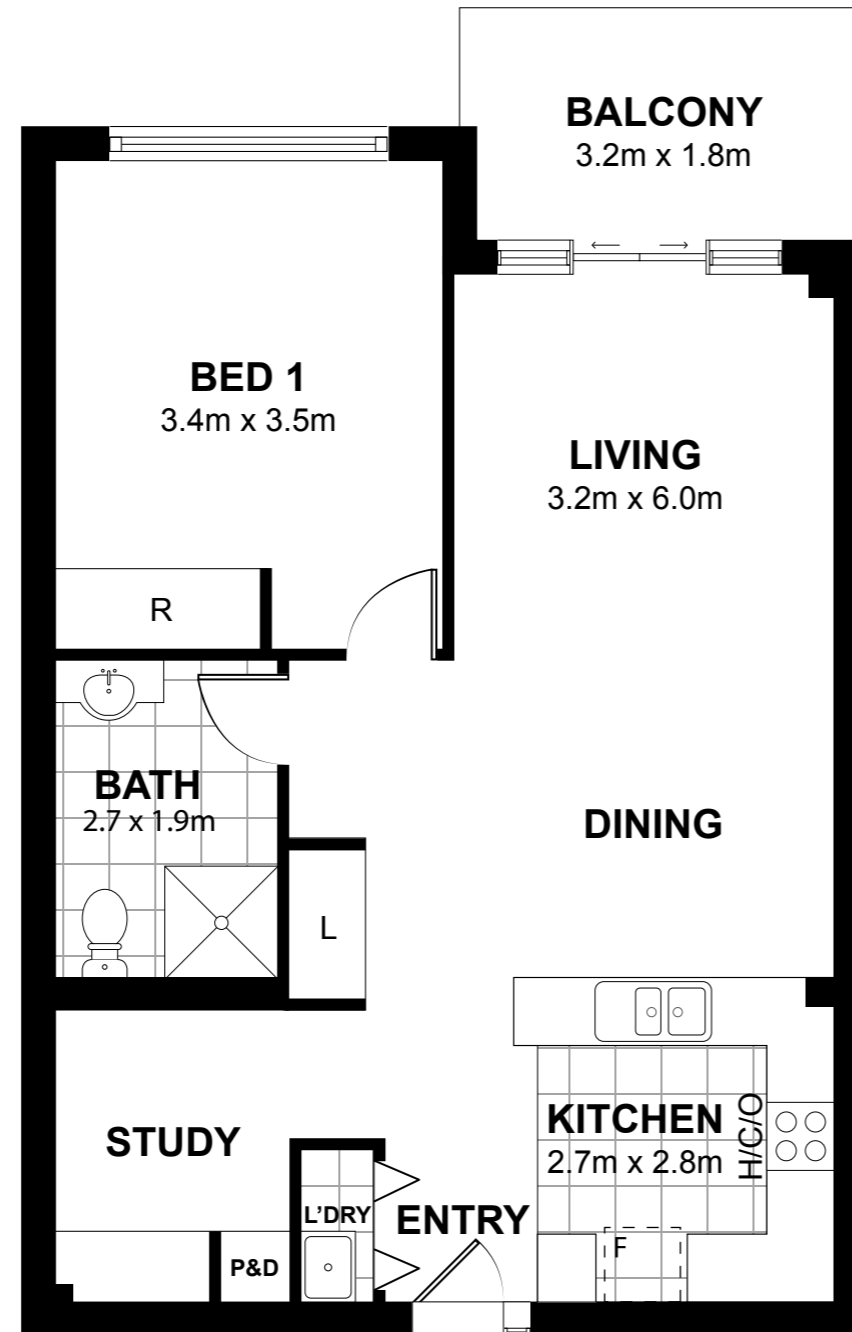

Macquarie Lodge

RETIREMENT VILLAGE | ARNCLIFFE

PLEASE NOTE: furniture shown is for illustrative purposes only. Fixtures and fittings shown are indicative only, refer to schedule for details. Shown dimensions are approximate and may change.

UNIT 44

**1 BED + 1 BATH
+ STUDY**

INTERNAL 62sqm
EXTERNAL 6sqm

TOTAL 68sqm

LEGEND

- L'DRY LAUNDRY
- R ROBE
- B BROOM CUPBOARD
- L LINEN CUPBOARD
- S SINK
- H/C/O HOOD/COOKTOP/OVEN
- F FRIDGE

1300 456 227
agedcare.salvos.org