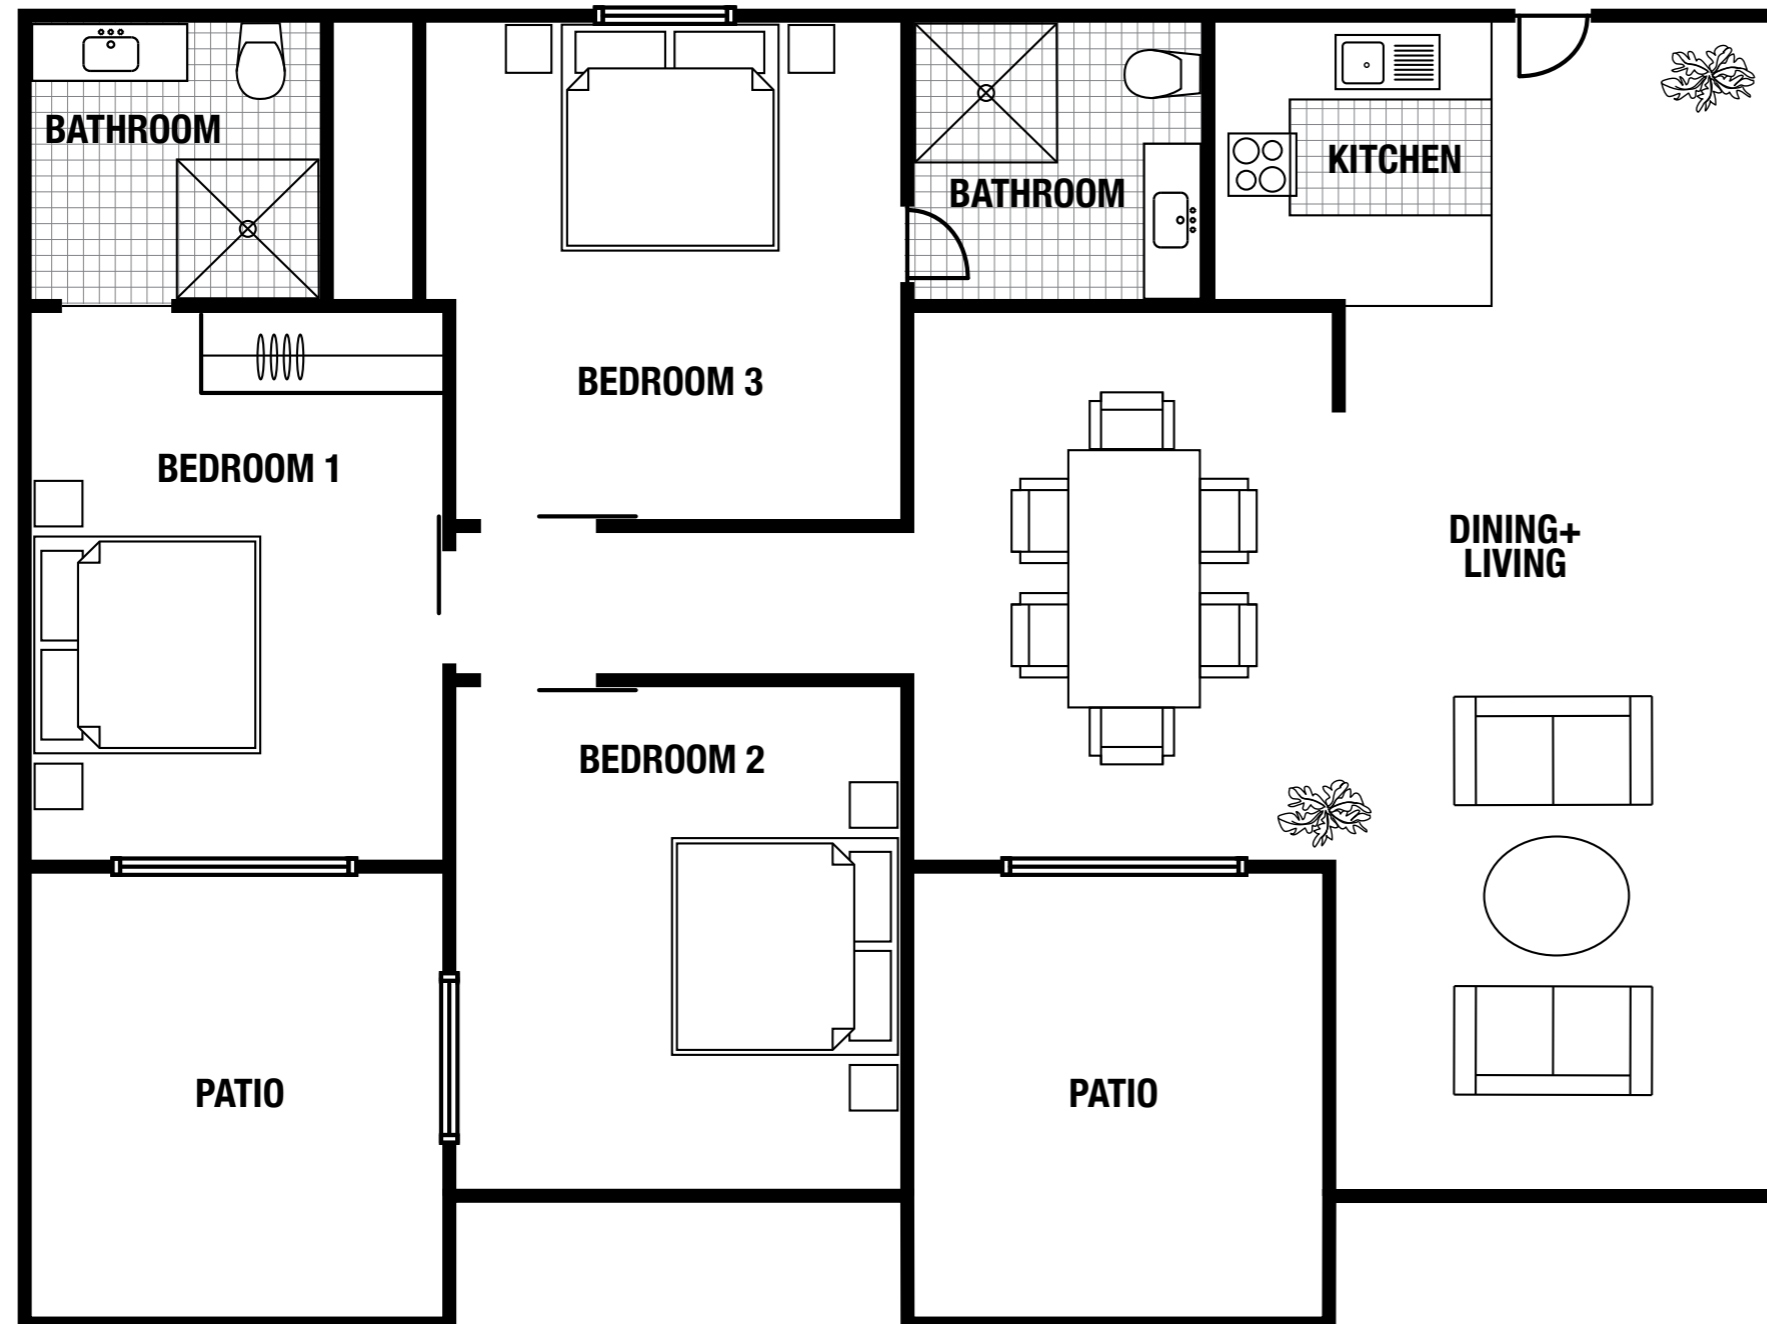

Woodport

RETIREMENT VILLAGE | ERINA

UNIT 42

3 BED + 2 BATH

| | |
|--------------|---------------|
| INTERNAL | 88sqm |
| EXTERNAL | 12sqm |
| TOTAL | 100sqm |

LEGEND

| | |
|-----|-------------------|
| R | ROBE |
| B | BROOM CUPBOARD |
| LIN | LINEN CUPBOARD |
| S | SINK |
| OV | HOOD/COOKTOP/OVEN |
| F | FRIDGE |