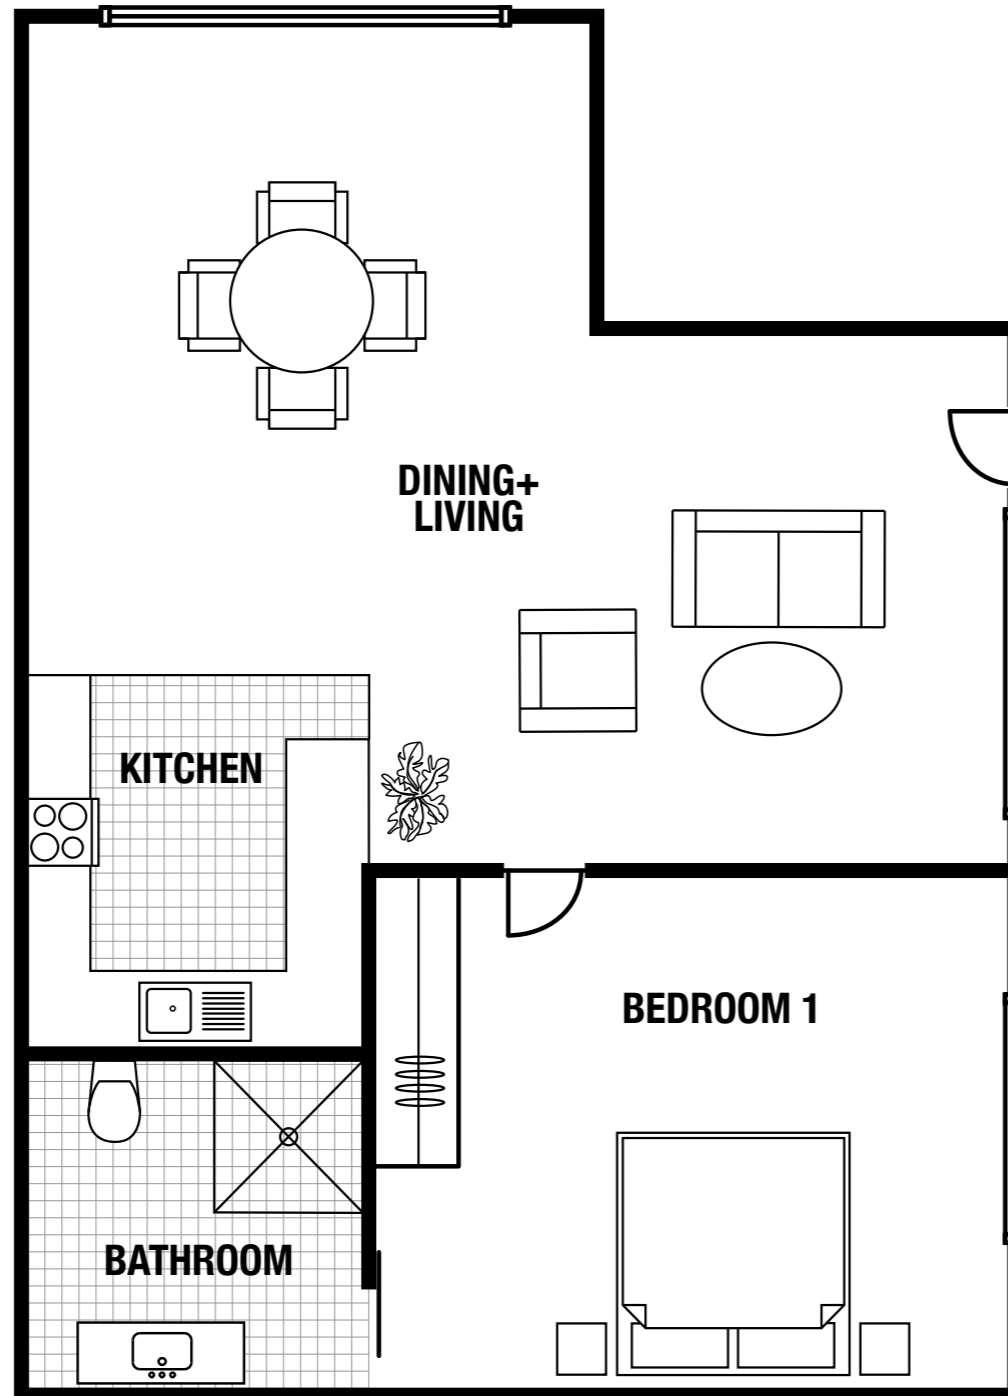

UNIT 57

1 BED + 1 BATH

INTERNAL 67.7sqm
TOTAL 67.7sqm

LEGEND

- R ROBE
- B BROOM CUPBOARD
- LIN LINEN CUPBOARD
- S SINK
- OV HOOD/COOKTOP/OVEN
- F FRIDGE

1300 111 227
agedcare.salvos.org