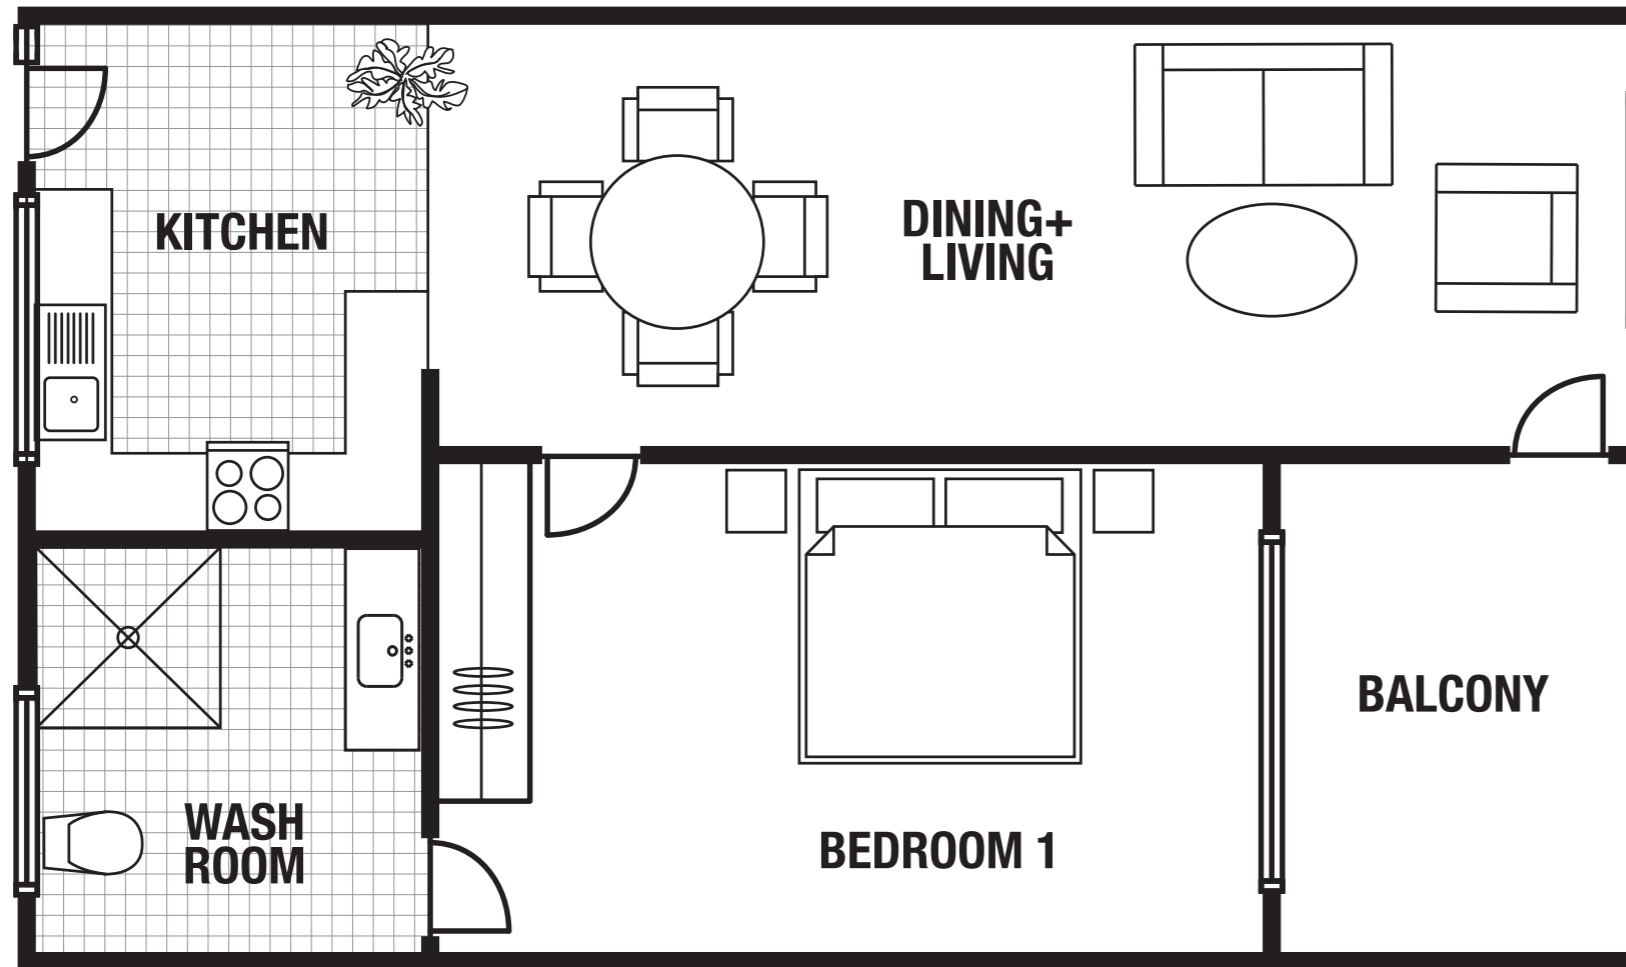

## UNIT 10

1 BED + 1 BATH

INTERNAL 47.5sqm  
TOTAL 47.5sqm

### LEGEND

- R ROBE
- B BROOM CUPBOARD
- LIN LINEN CUPBOARD
- S SINK
- OV HOOD/COOKTOP/OVEN
- F FRIDGE

PLEASE NOTE: furniture shown is for illustrative purposes only. Fixtures and fittings shown are indicative only, refer to schedule for details. Shown dimensions are approximate and may change.