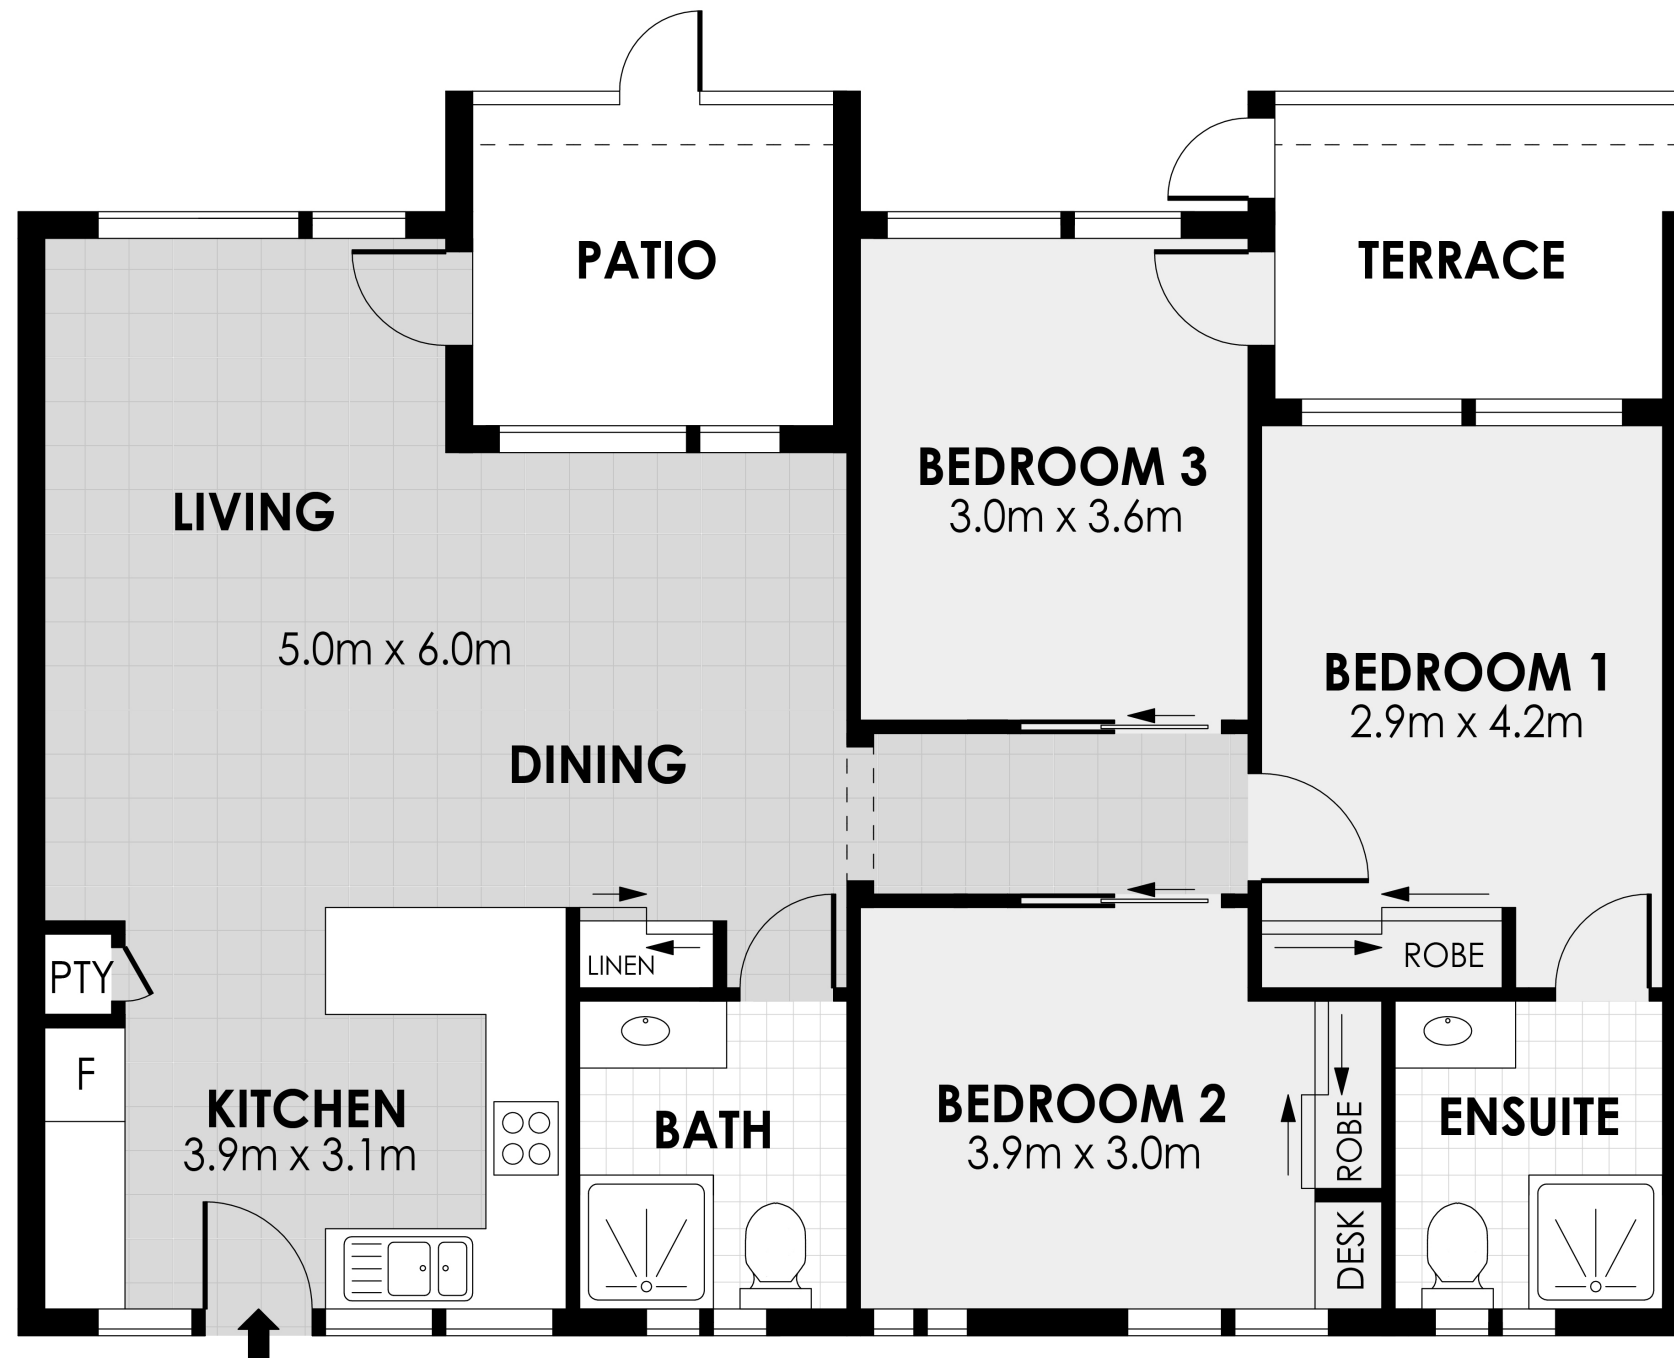

UNIT 18

3 BED + 2 BATH

INTERNAL	88sqm
EXTERNAL	12sqm
TOTAL	100sqm

LEGEND

- R ROBE
- B BROOM CUPBOARD
- LIN LINEN CUPBOARD
- S SINK
- OV HOOD/COOKTOP/OVEN
- F FRIDGE

PLEASE NOTE: furniture shown is for illustrative purposes only. Fixtures and fittings shown are indicative only, refer to schedule for details. Shown dimensions are approximate and may change.