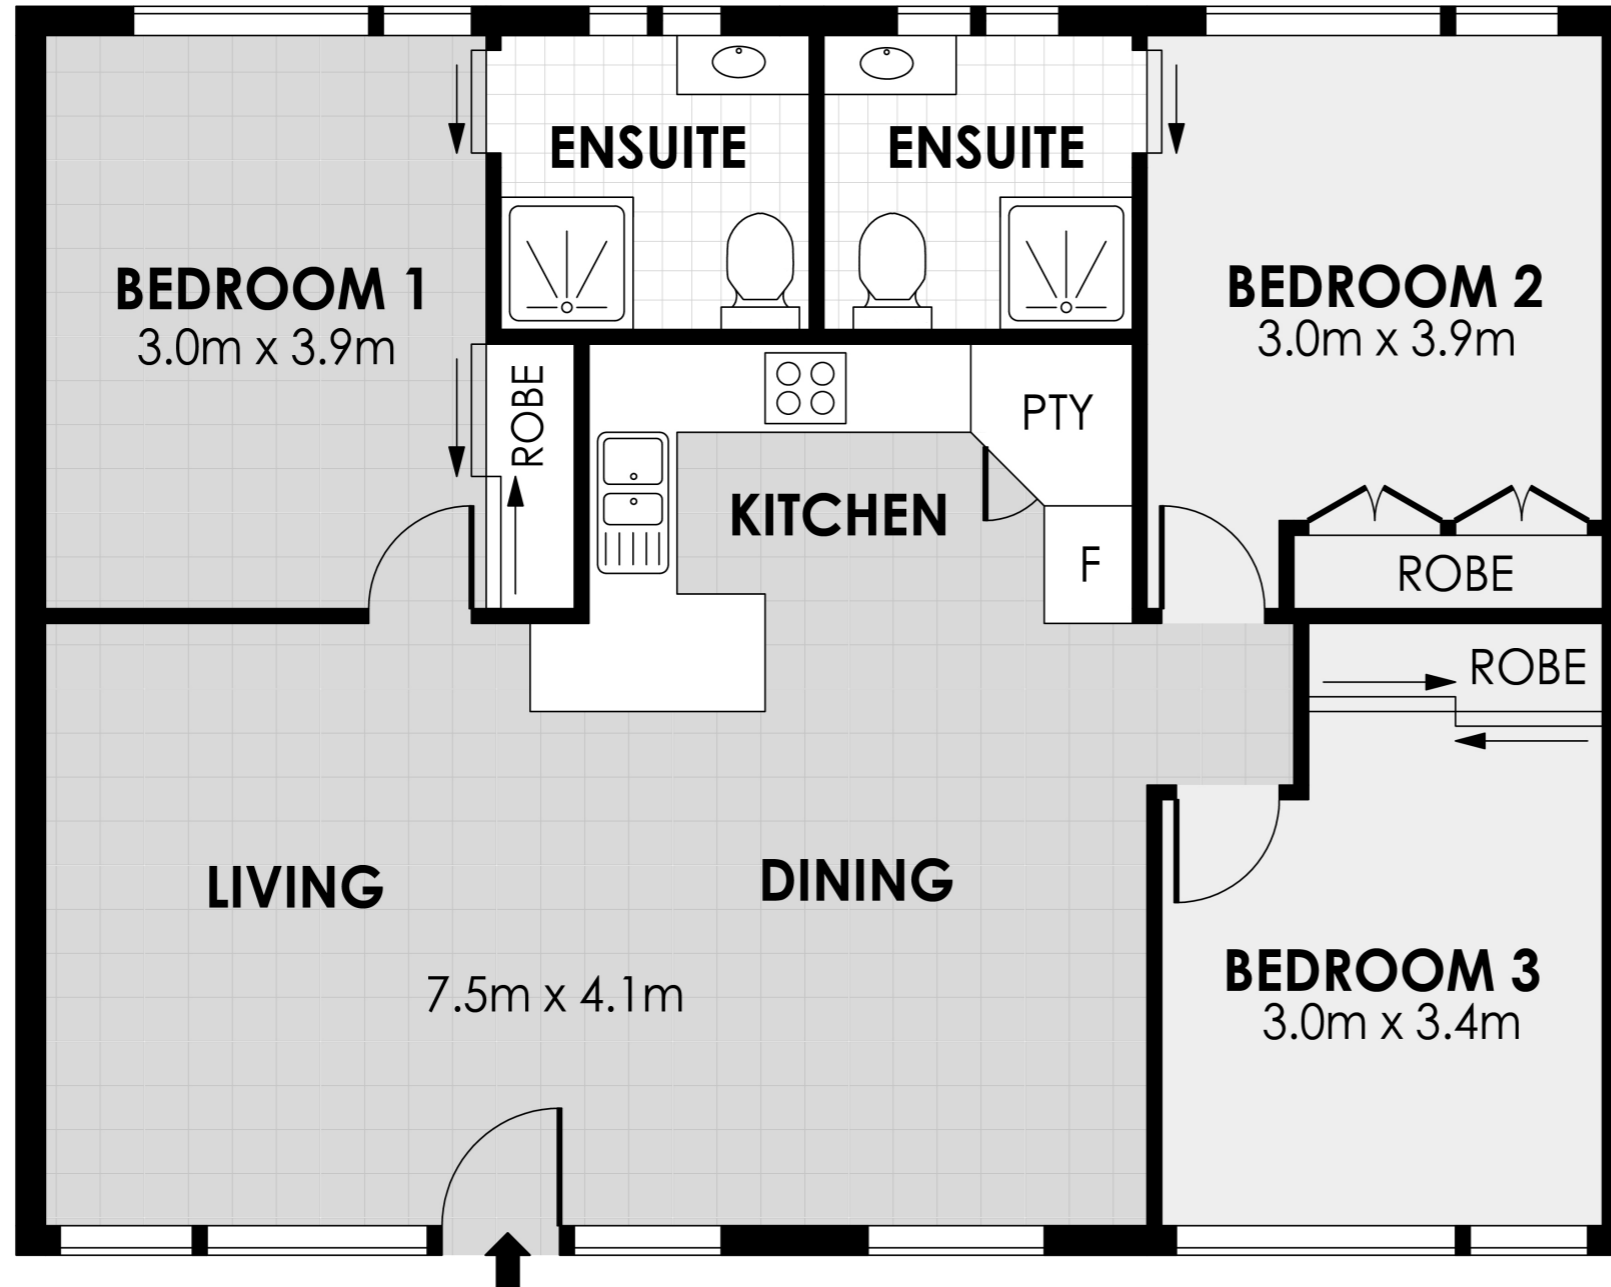

## UNIT 28

### 3 BED + 2 BATH

INTERNAL 86sqm  
TOTAL 86sqm

#### LEGEND

- R ROBE
- B BROOM CUPBOARD
- LIN LINEN CUPBOARD
- S SINK
- OV HOOD/COOKTOP/OVEN
- F FRIDGE

PLEASE NOTE: furniture shown is for illustrative purposes only. Fixtures and fittings shown are indicative only, refer to schedule for details. Shown dimensions are approximate and may change.