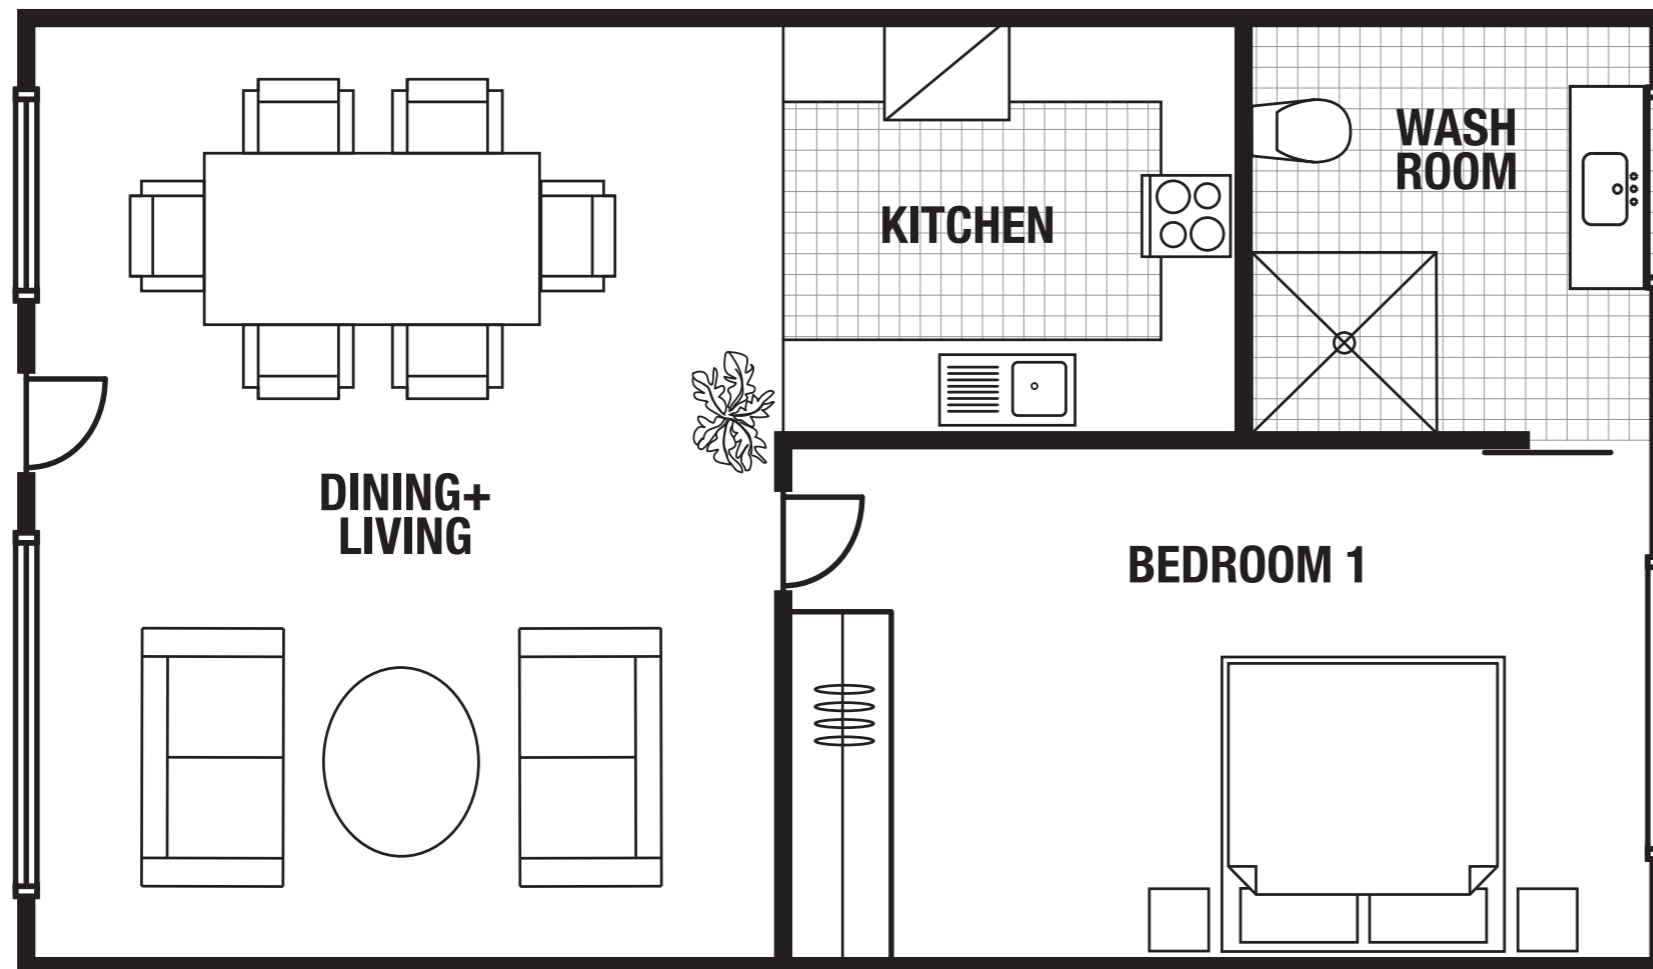

Woodport

RETIREMENT VILLAGE | ERINA

UNIT 61

1 BED + 1 BATH

INTERNAL 49sqm
TOTAL 49sqm

LEGEND

- R ROBE
- B BROOM CUPBOARD
- LIN LINEN CUPBOARD
- S SINK
- OV HOOD/COOKTOP/OVEN
- F FRIDGE

PLEASE NOTE: furniture shown is for illustrative purposes only. Fixtures and fittings shown are indicative only, refer to schedule for details. Shown dimensions are approximate and may change.