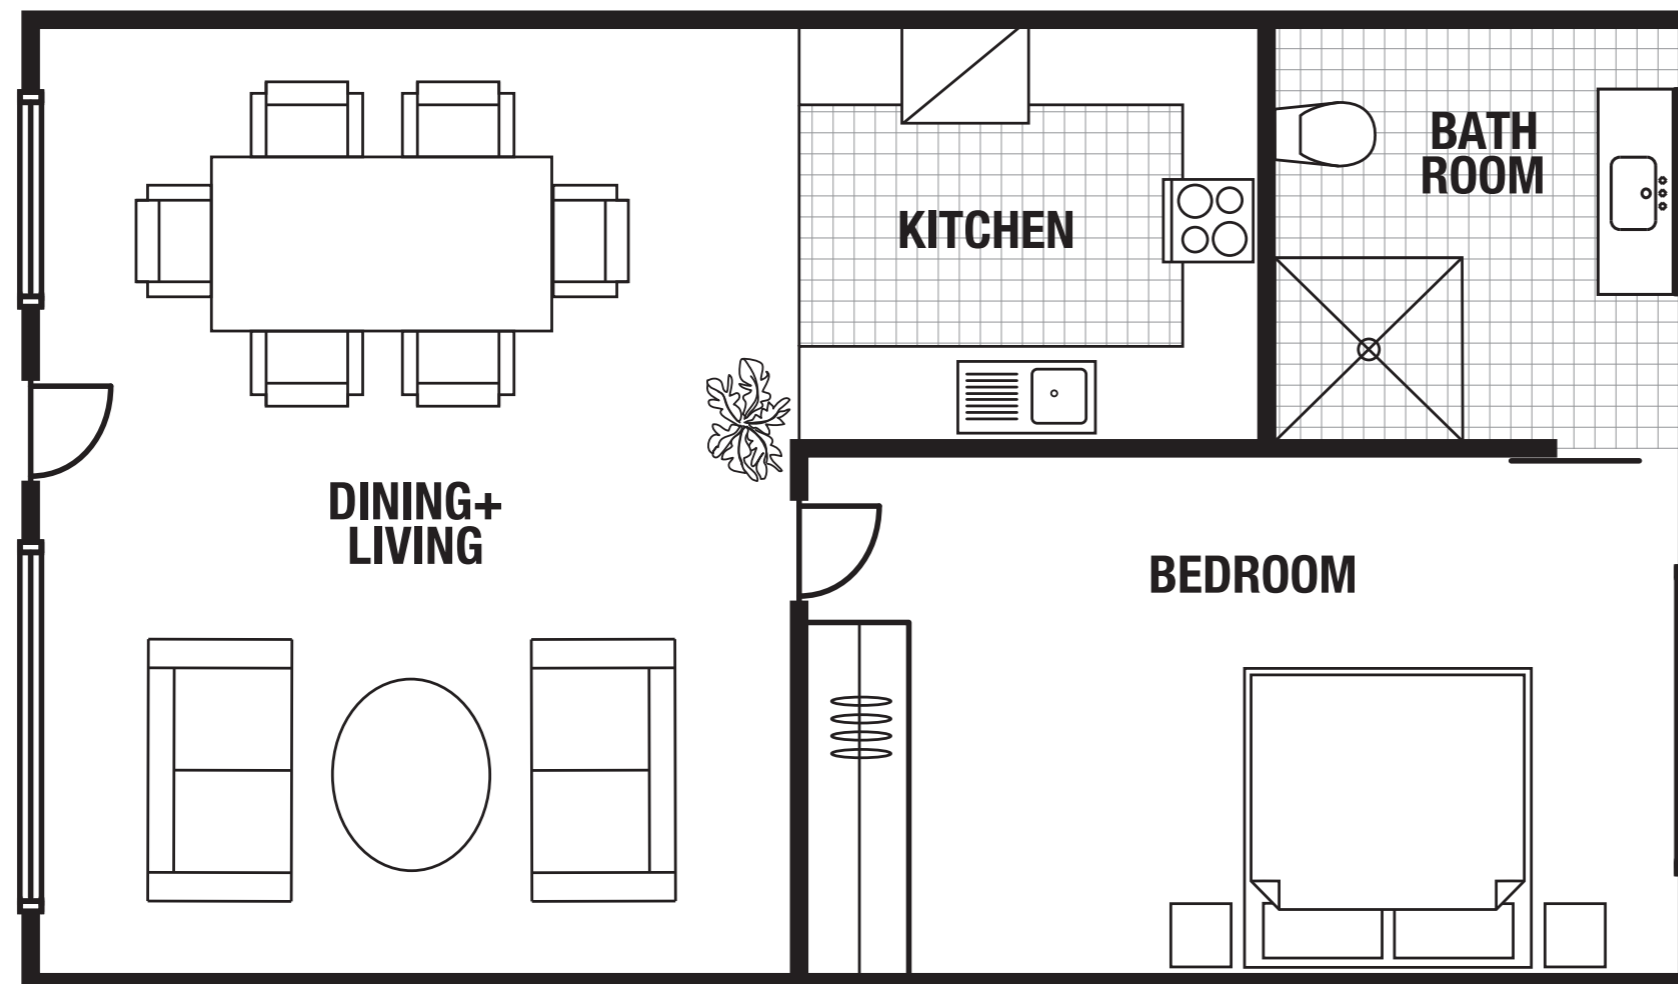

Woodport

RETIREMENT VILLAGE | ERINA

UNIT 3

1 BED + 1 BATH

INTERNAL 49sqm
TOTAL 49sqm

LEGEND

- R ROBE
- B BROOM CUPBOARD
- LIN LINEN CUPBOARD
- S SINK
- OV HOOD/COOKTOP/OVEN
- F FRIDGE

PLEASE NOTE: furniture shown is for illustrative purposes only. Fixtures and fittings shown are indicative only, refer to schedule for details. Shown dimensions are approximate and may change.