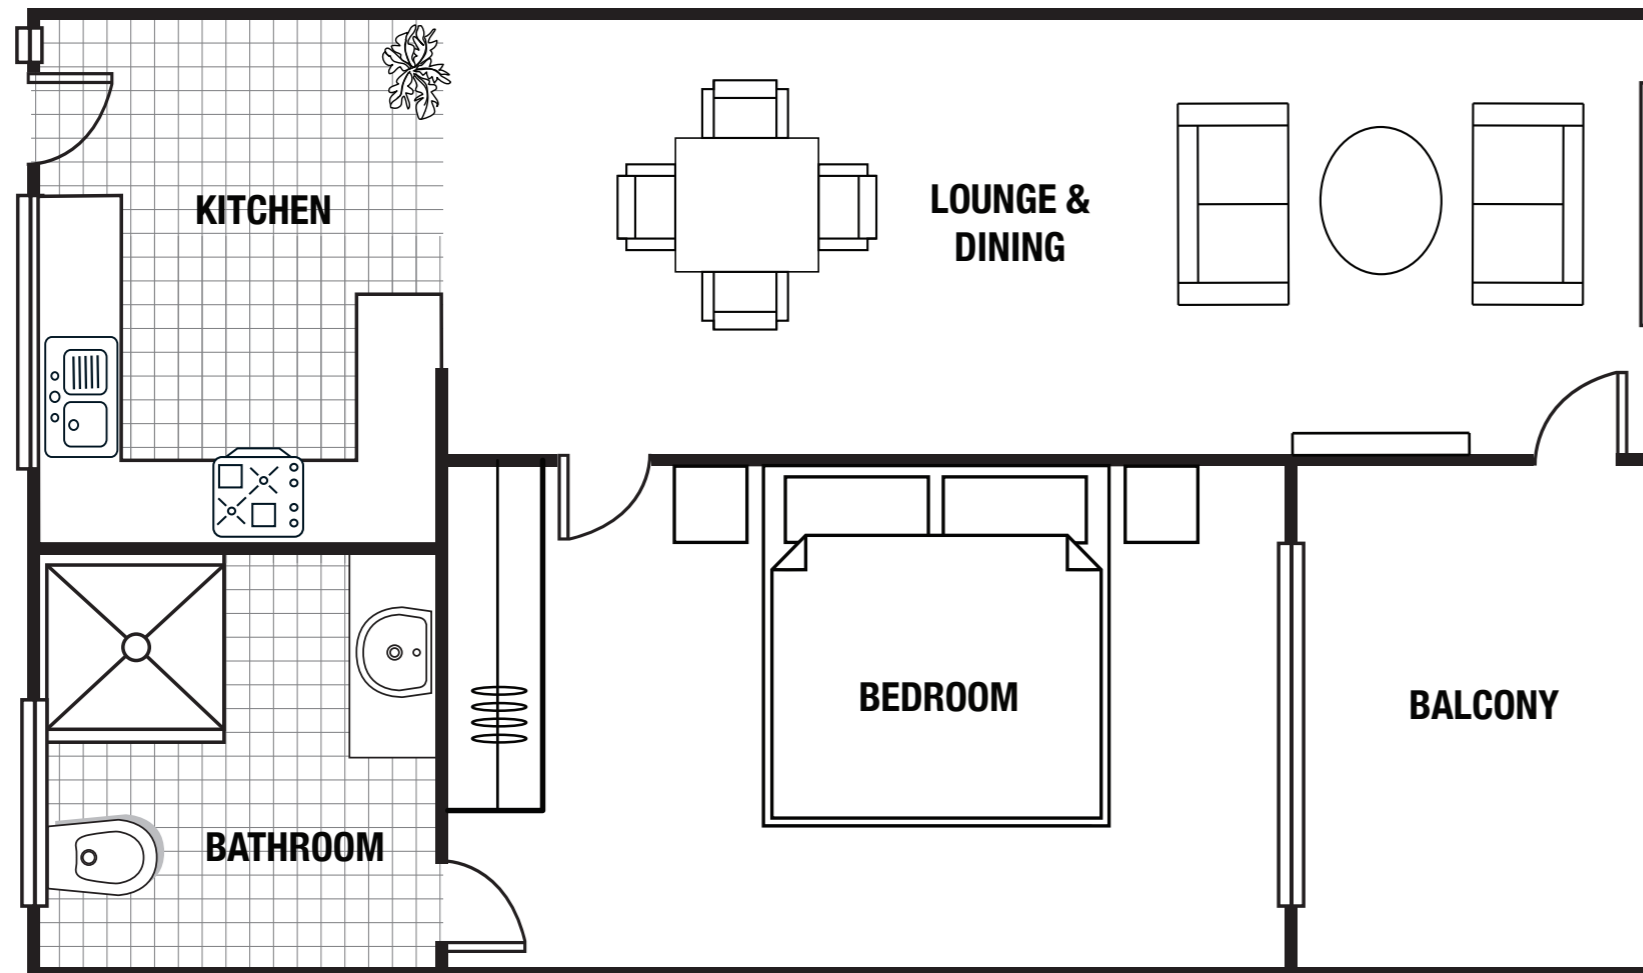

Woodport

RETIREMENT VILLAGE | ERINA

UNIT 33

1 BED + 1 BATH

INTERNAL	53.2sqm
EXTERNAL	8.7sqm
TOTAL	61.9sqm

LEGEND

R	ROBE
B	BROOM CUPBOARD
LIN	LINEN CUPBOARD
S	SINK
OV	HOOD/COOKTOP/OVEN
F	FRIDGE

PLEASE NOTE: furniture shown is for illustrative purposes only. Fixtures and fittings shown are indicative only, refer to schedule for details. Shown dimensions are approximate and may change.